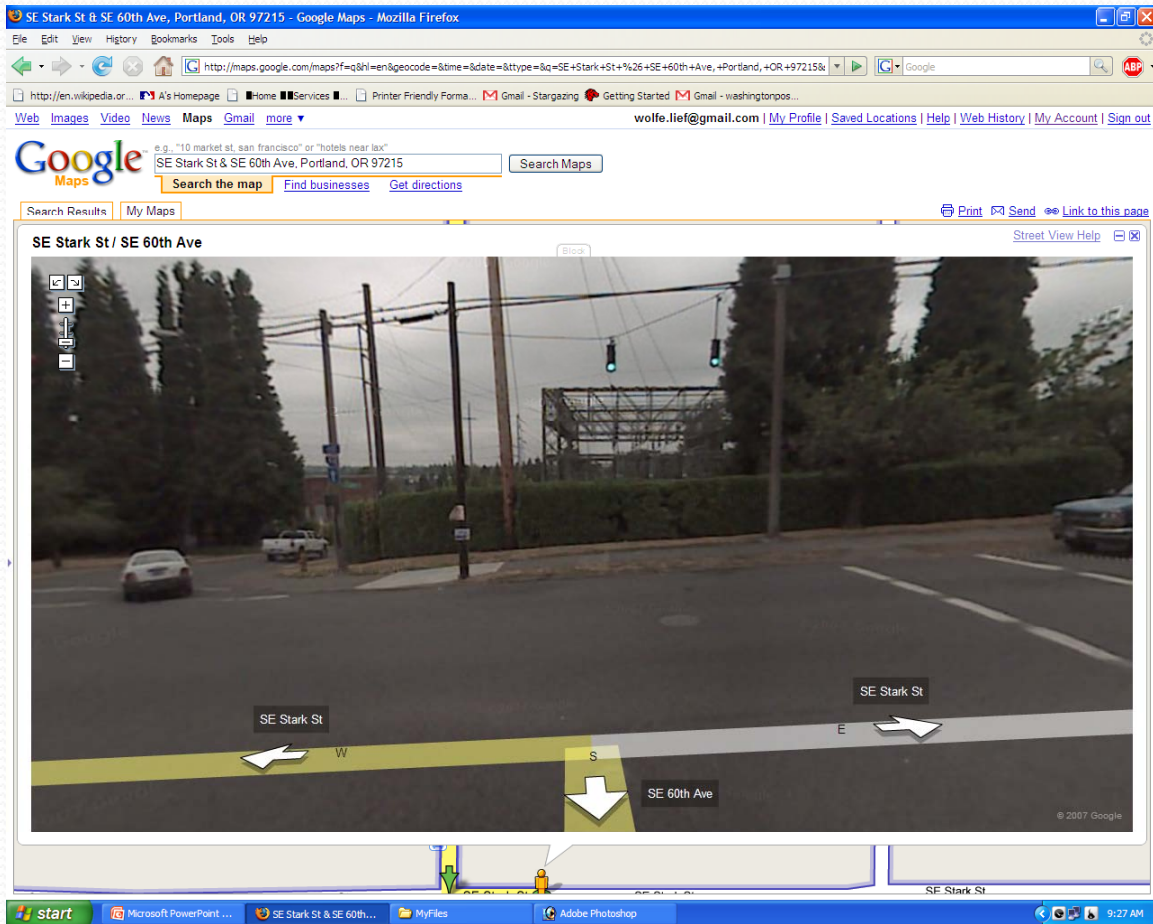

# SE 60<sup>th</sup> Avenue at Stark

## Two Possible Options

Three-stage traffic light  
Paint left-turn lanes