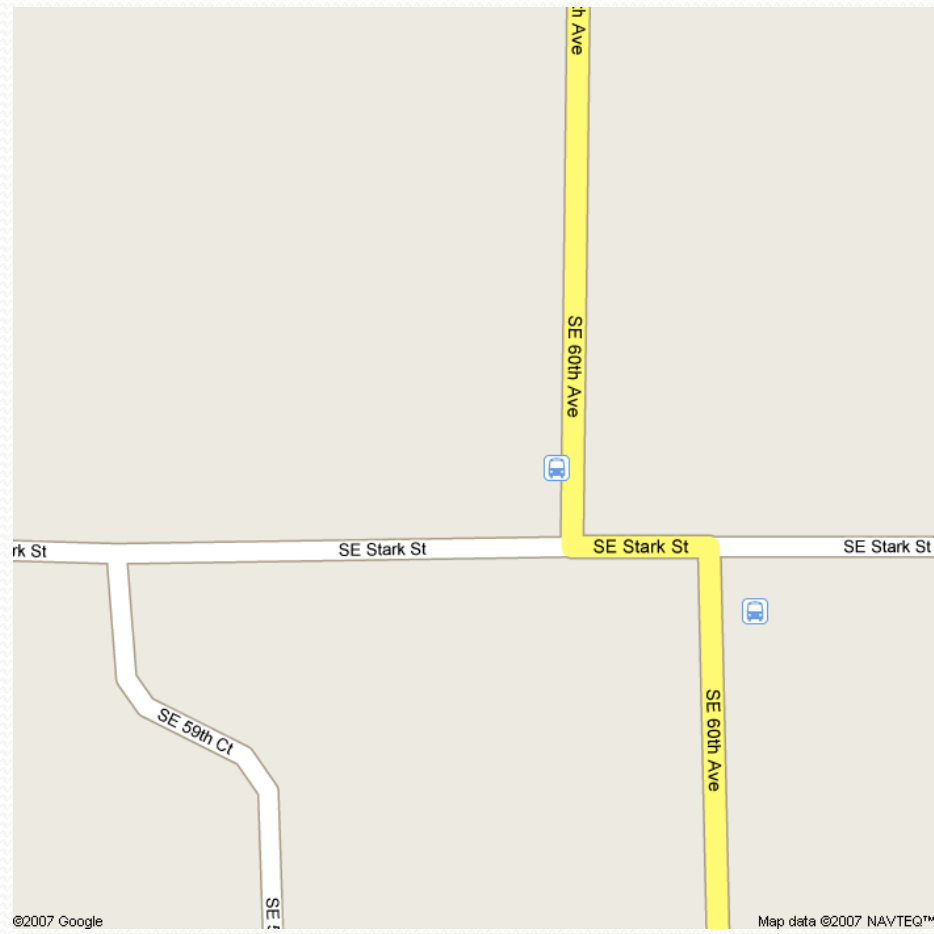

# SE 60<sup>th</sup> Avenue at Stark

# Facing North

## Two Possible Options

Three-stage traffic light  
Paint left-turn lanes

## SE 60<sup>th</sup> at Burnside: Left-turn Lanes