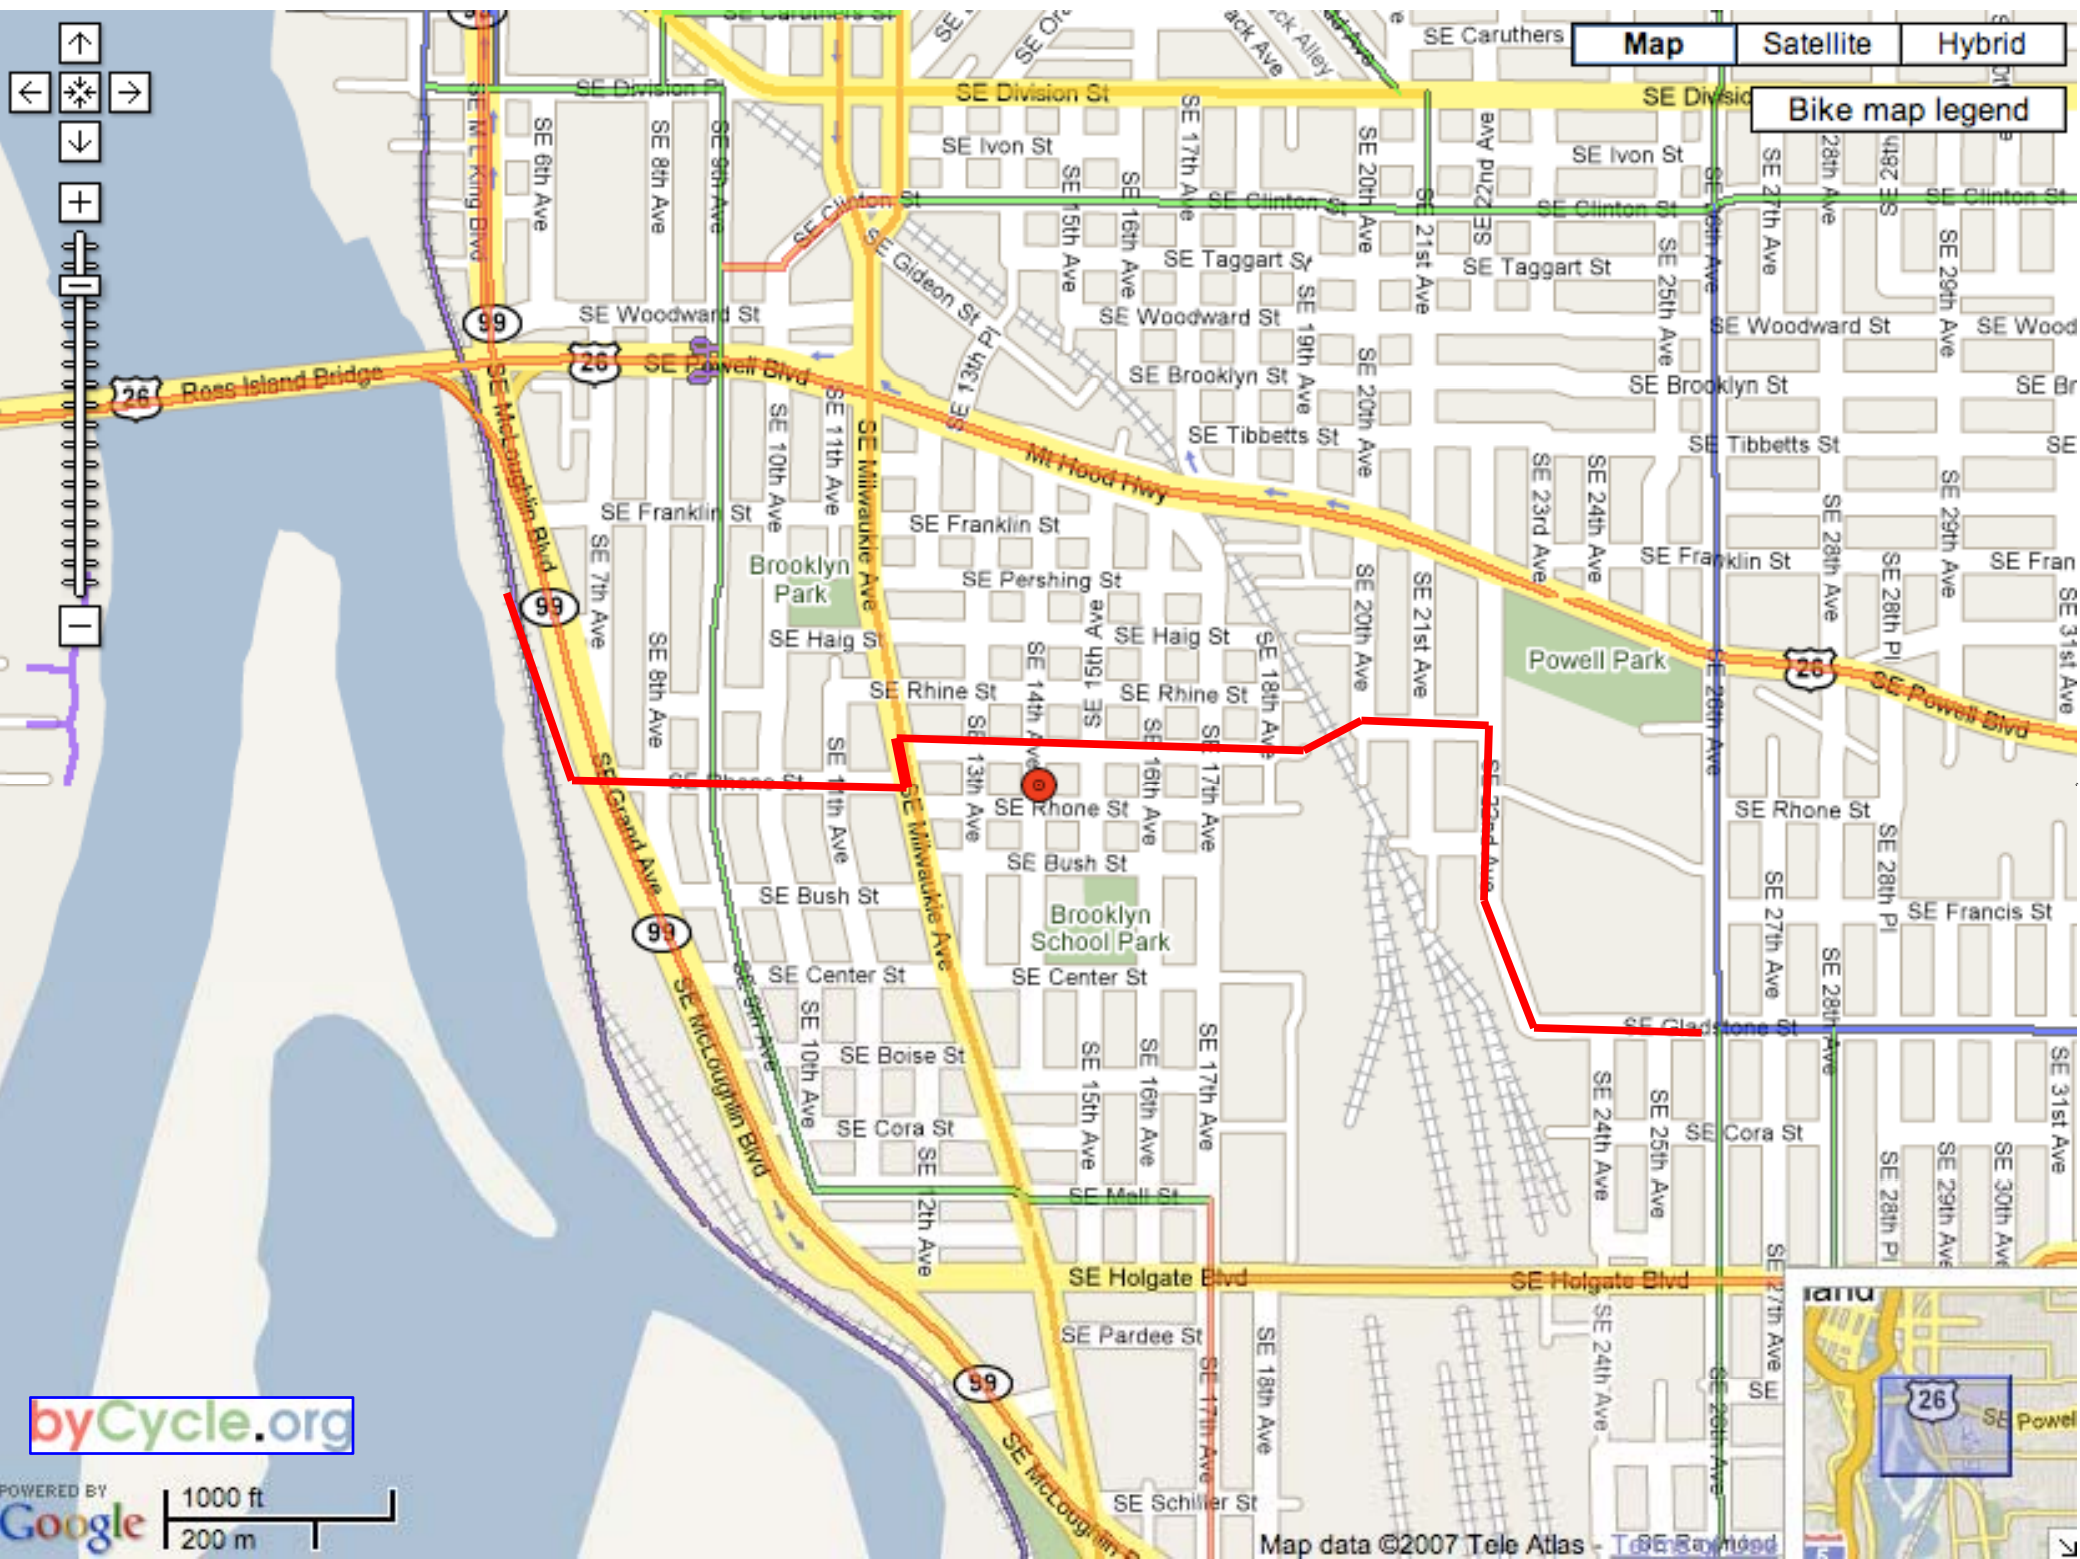

**BROOKLYN**  
NEIGHBORHOOD

SE MILWAUKEE AVE  
SE FRANKLIN ST  
3300

STOP

Map Satellite Hybrid

Bike map legend

byCycle.org

POWERED BY Google  
1000 ft  
200 m

Map data ©2007 Tele Atlas

SE Rhone St

W

E

SE Rhone St