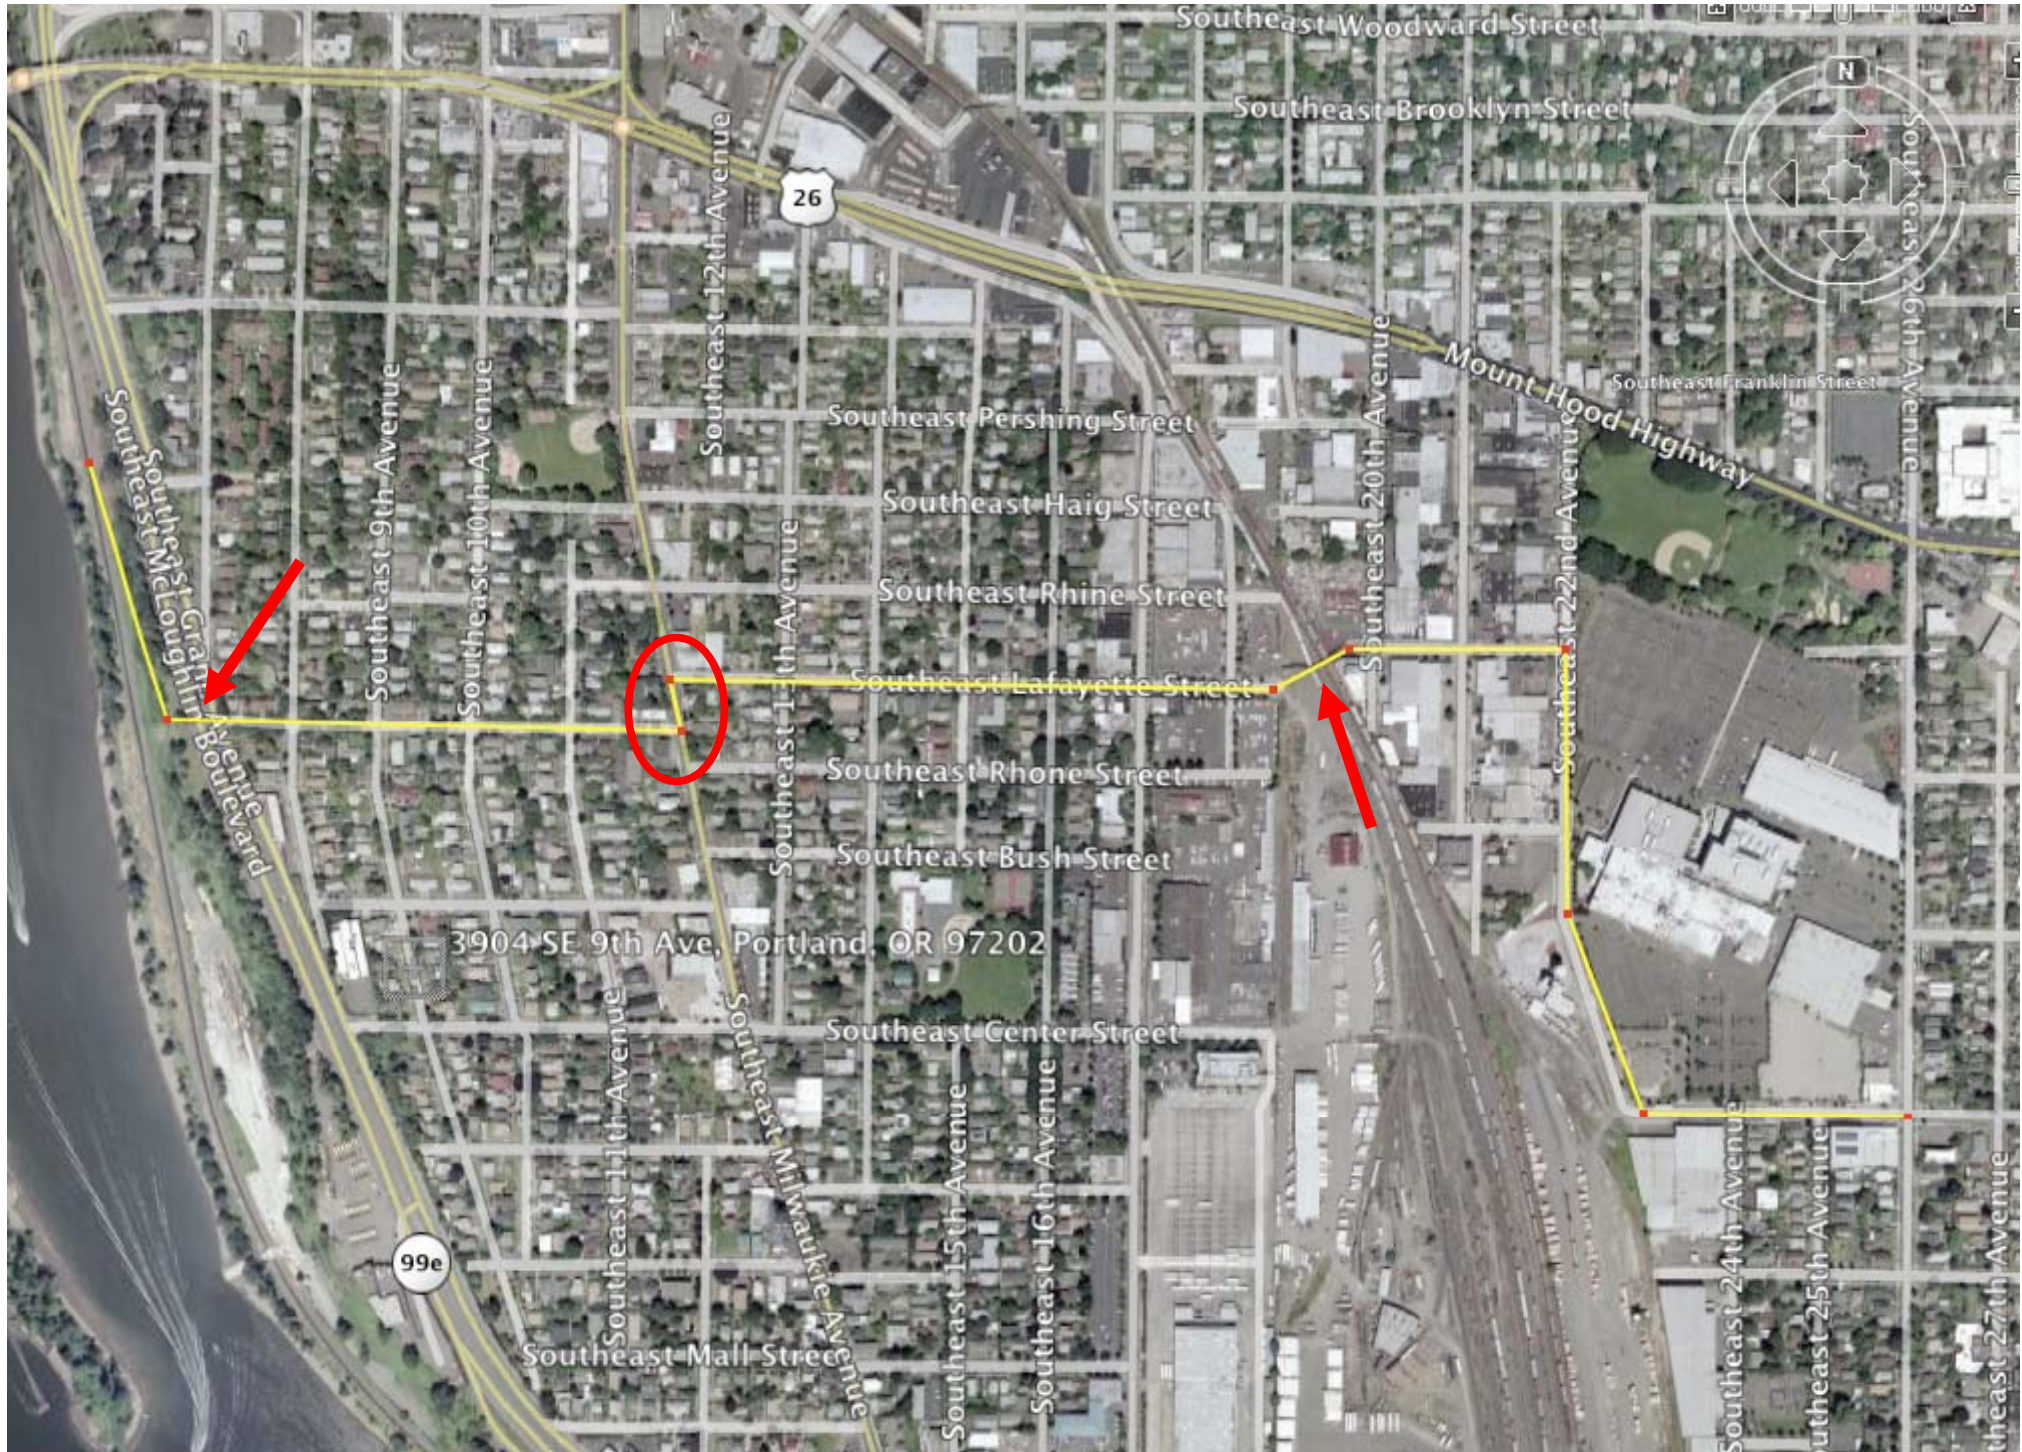

**BROOKLYN**  
NEIGHBORHOOD

SE MILWAUKEE AVE  
SE FRANKLIN ST  
3300

STOP

Map Satellite Hybrid

Bike map legend

byCycle.org

POWERED BY Google  
1000 ft  
200 m

Map data ©2007 Tele Atlas

SE Rhone St

W

E

SE Rhone St