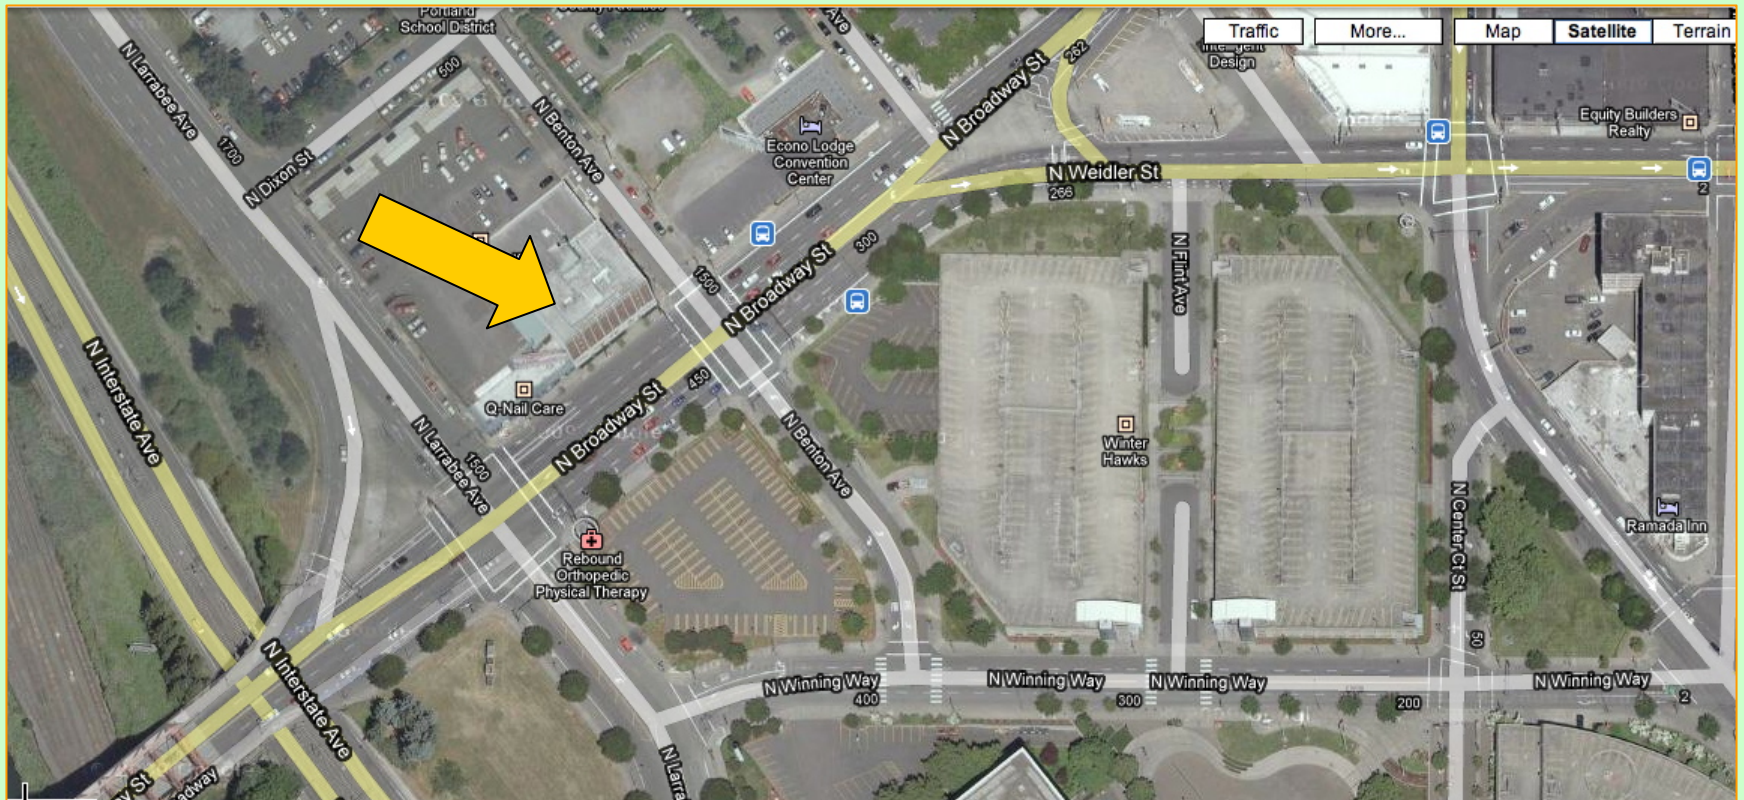

The eastside bicycle approach to the Broadway Bridge at Benton Ave.

Photo courtesy BikePortland

Long beach green sharrow photo above right:
<http://la.streetsblog.org/2009/06/29/cyclists-pumped-about-long-beachs-green-sharrows/>

Monday, June 29, 2009

17 Comments

Sharrow Cam Tells the Story of Long Beach's Green Shared Lane

by Damien Newton on June 29, 2009

BICYCLISTS MERGING