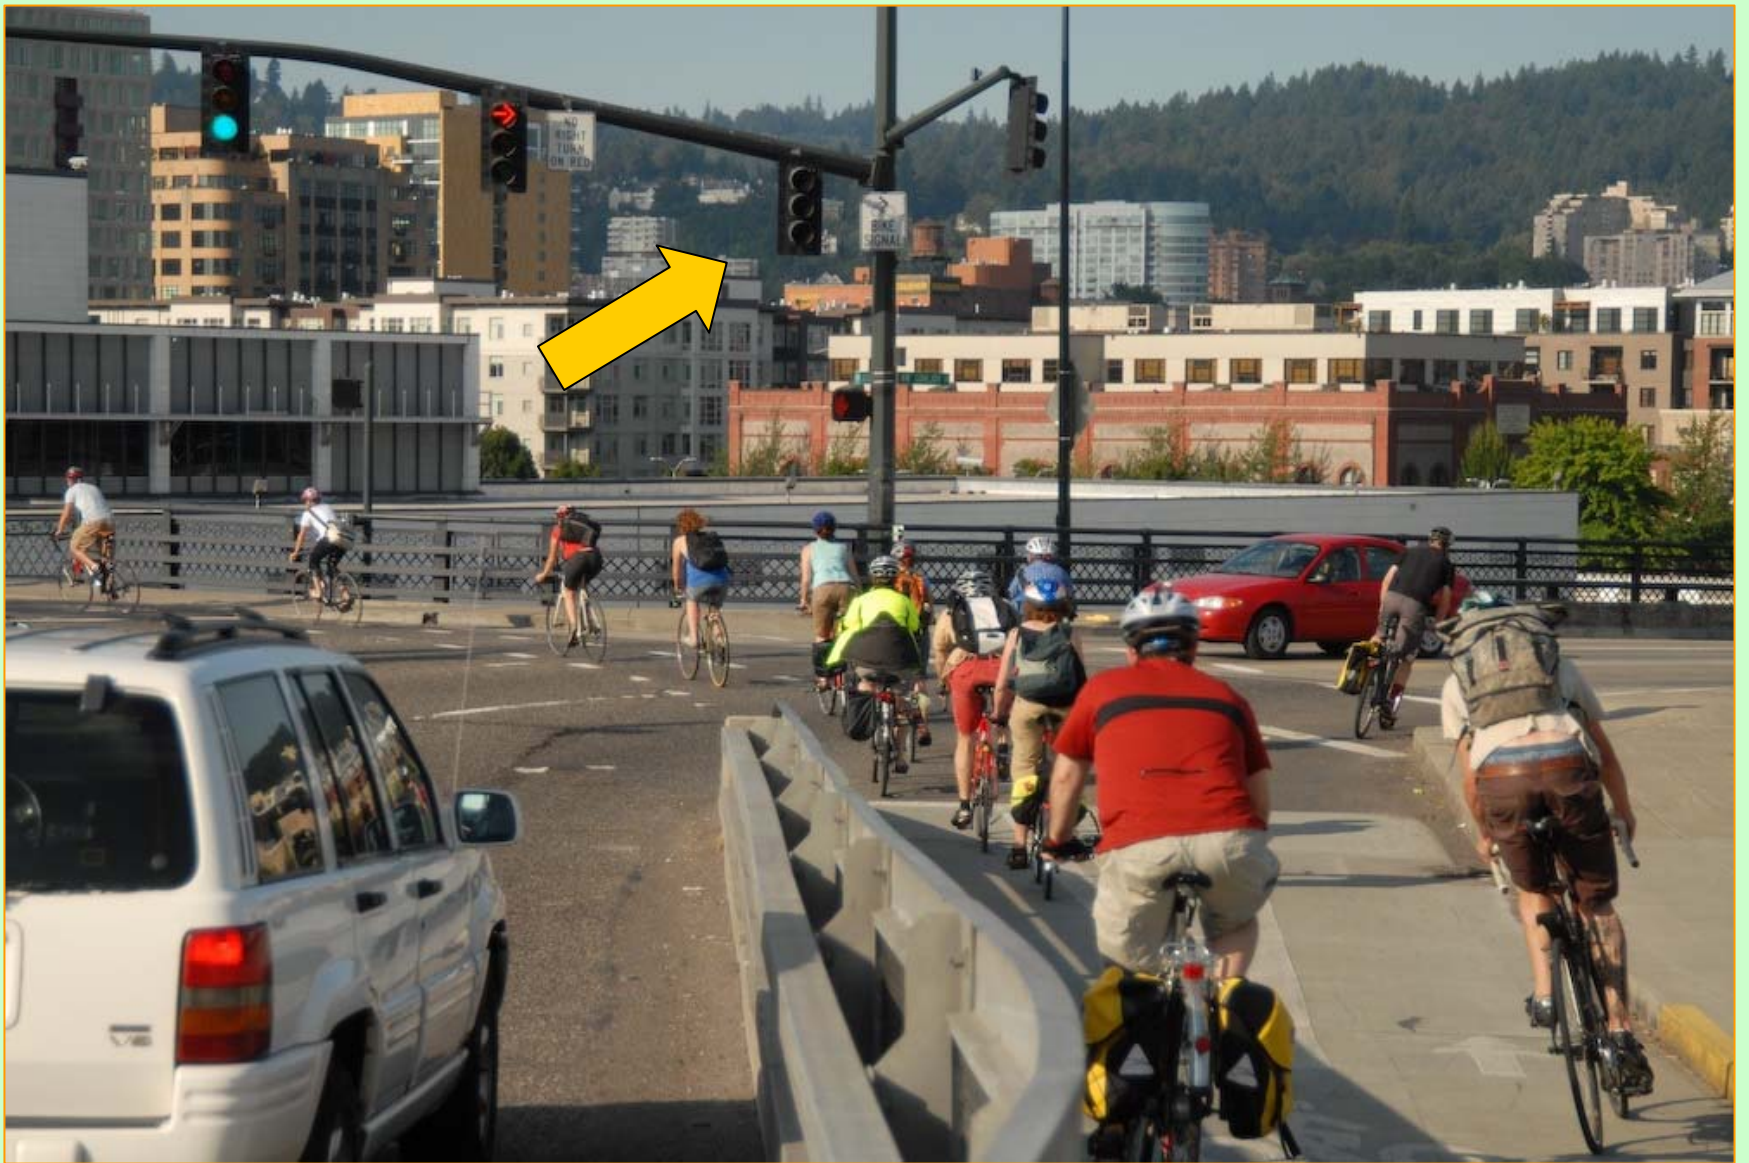

The eastside bicycle approach to the Broadway Bridge at Benton Ave.

Photo courtesy BikePortland

Long beach green sharrow photo above right:
<http://la.streetsblog.org/2009/06/29/cyclists-pumped-about-long-beachs-green-sharrows/>

Monday, June 29, 2009

17 Comments

Sharrow Cam Tells the Story of Long Beach's Green Shared Lane

by Damien Newton on June 29, 2009

BICYCLISTS MERGING